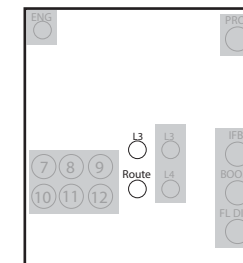

35'6" (10.8m)

10'0" (3.05m)

Emergency exit to parking

BCIT

British Columbia Institute of Technology

3700 Willingdon Avenue, Burnaby, B.C. V5G 3H2 - Phone (604) 434-5734

STUDIO TWO FLOOR (SE10 - 162)

TECHNICAL INFORMATION

Length **46'0" (14m)**
Width **35'6" (10.8m)**
Ht. to Grid **14'5" (4.4m)**
Ht. to Cyc. & Limbo Tracks **13'11" (4.2m)**

BOX 1

BOX 2

BOX 3

BOX 4

BOX 5

Legacy Connections no longer in use

- ----- Green Screen Track
- ----- Black Velour Limbo
- ----- Lighting Panel
- ▽ 120 Volt U-Ground
- ▽ 120 Volt Twist Lock
- ▼ 220 Volt U-Ground
- Light Switch
- Facilities Box
- Fire Extinguisher
- ◻ Camera Outlets
- ⊕ Intercom Panel
- Fire Alarm
- SDI Video Line

PRODUCTION TITLE:

DATE(S):

PRODUCER

AUDIO

DIRECTOR

LIGHTING

TECHNICAL DIRECTOR

STAGING

INSTRUCTIONS