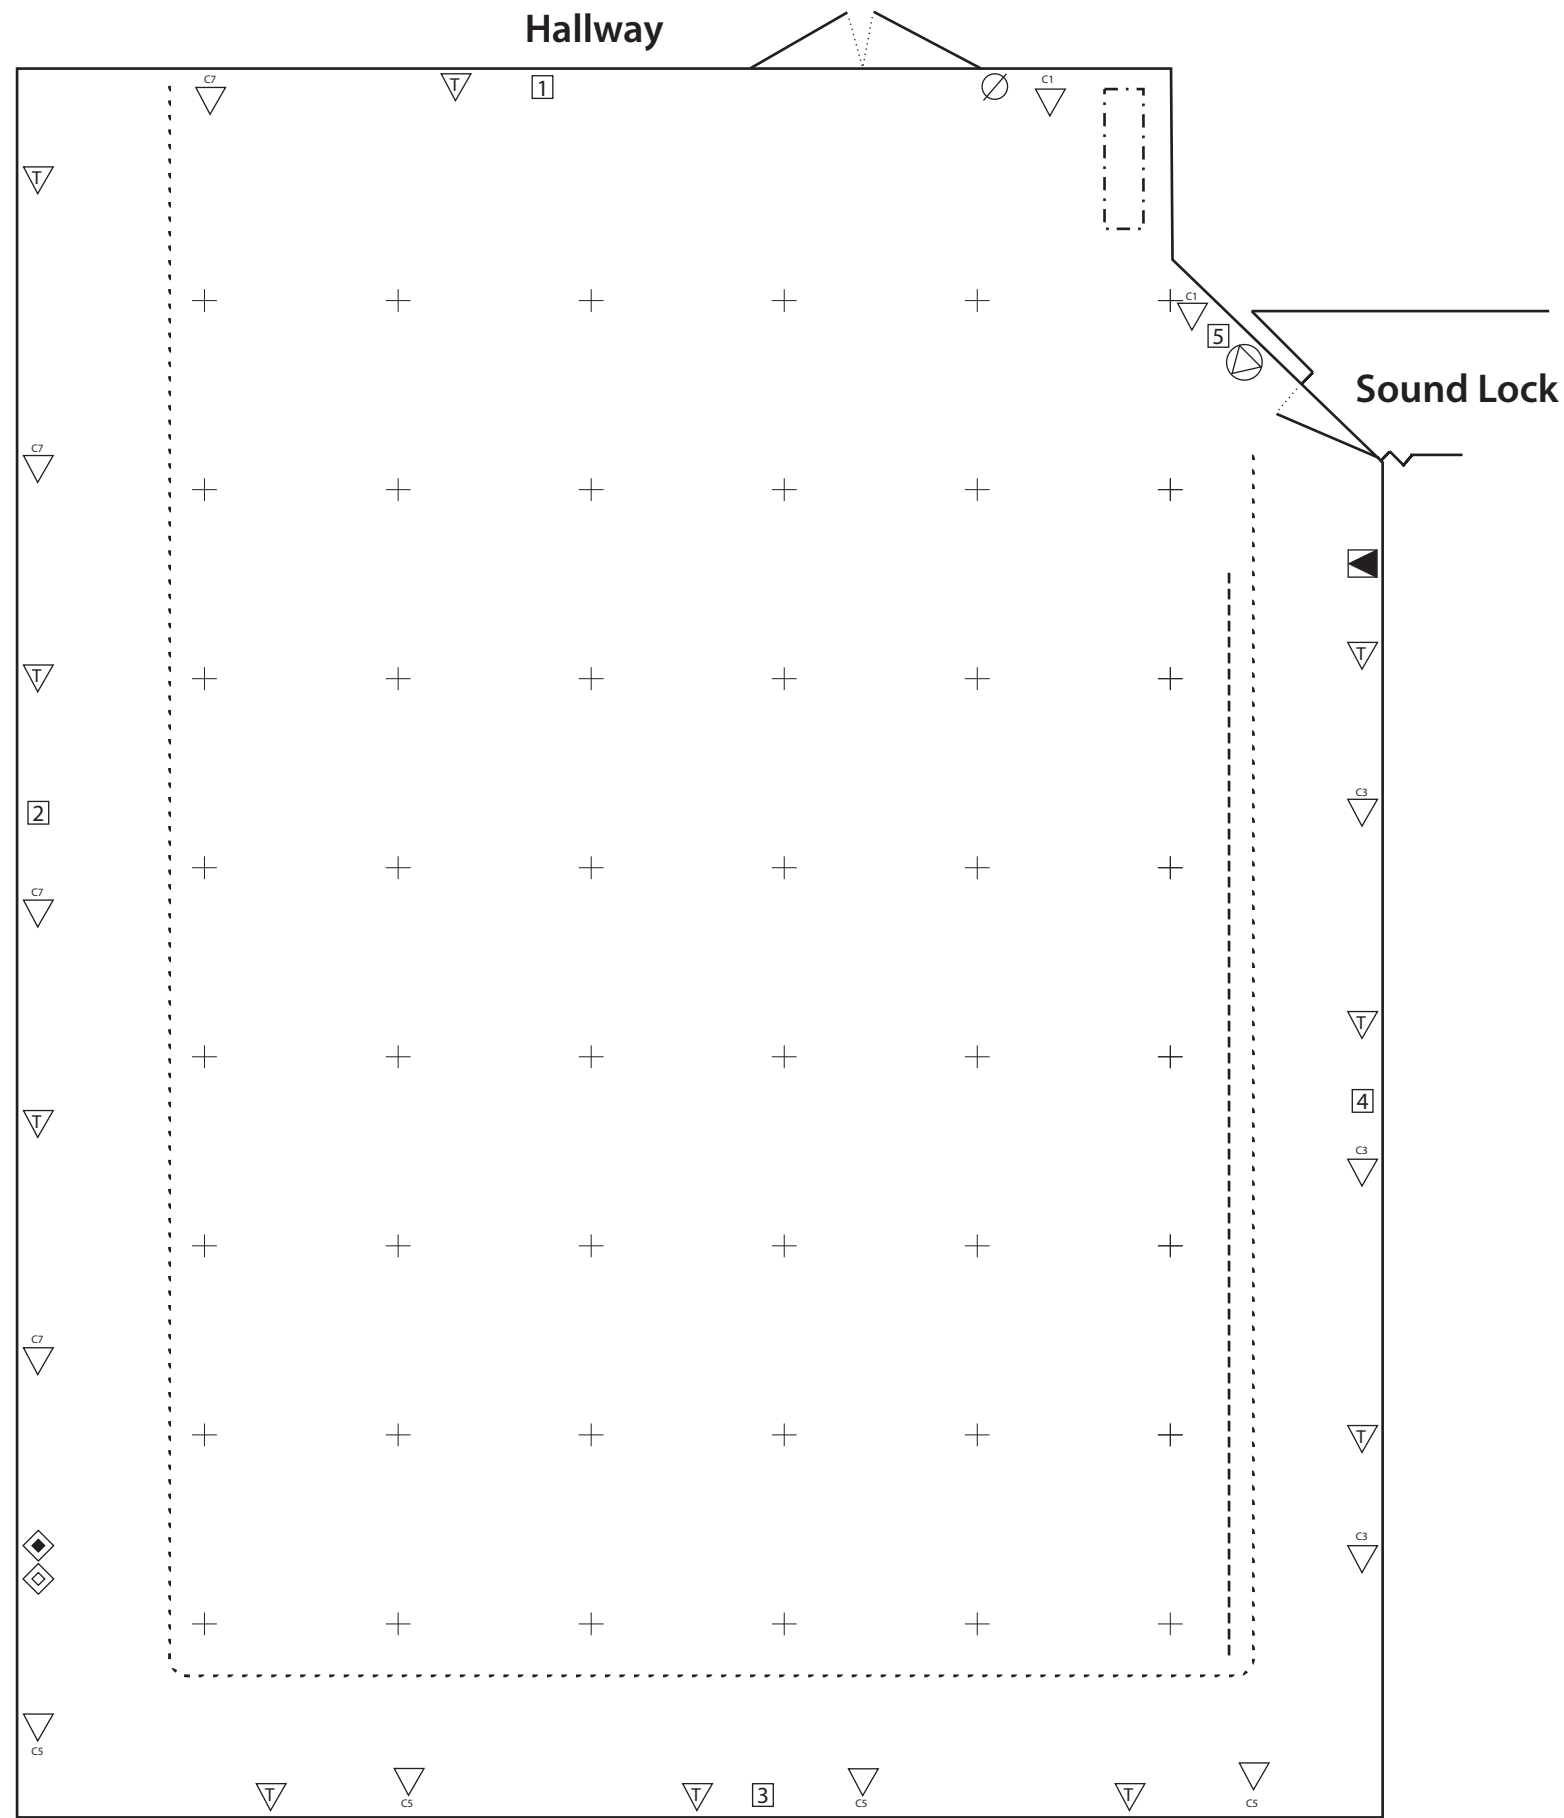

35'6" (10.8m)

10'0" (3.05m)

Emergency exit to parking

BCIT

British Columbia Institute of Technology

3700 Willingdon Avenue, Burnaby, B.C. V5G 3H2 - Phone (604) 434-5734

STUDIO TWO FLOOR (SE10 - 162)

TECHNICAL INFORMATION

Length **46'0" (14m)**
Width **35'6" (10.8m)**
Ht. to Grid **14'5" (4.4m)**
Ht. to Cyc. & Limbo Tracks **13'11" (4.2m)**

BOX 1

BOX 2

BOX 3

BOX 4

BOX 5

Legacy Connections no longer in use

- ----- Green Screen Track
- ----- Black Velour Limbo
- ----- Lighting Panel
- ▽ 120 Volt U-Ground
- ▽ 120 Volt Twist Lock
- ▼ 220 Volt U-Ground
- Light Switch
- Facilities Box
- Fire Extinguisher
- ◻ Camera Outlets
- ⊕ Intercom Panel
- Fire Alarm
- SDI Video Line

PRODUCTION TITLE:

DATE(S):

PRODUCER

AUDIO

DIRECTOR

LIGHTING

TECHNICAL DIRECTOR

STAGING

INSTRUCTIONS