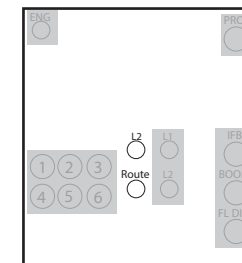

35'6" (10.8m)

10'0" (3.05m)

Emergency exit to parking

BCIT

British Columbia Institute of Technology

3700 Willingdon Avenue, Burnaby, B.C. V5G 3H2 - Phone (604) 434-5734

STUDIO TWO FLOOR (SE10 - 162)

TECHNICAL INFORMATION

Length **46'0" (14m)**
Width **35'6" (10.8m)**
Ht. to Grid **14'5" (4.4m)**
Ht. to Cyc. & Limbo Tracks **13'11" (4.2m)**

BOX 1

BOX 2

BOX 3

BOX 4

BOX 5

Legacy Connections no longer in use

- ----- Green Screen Track
- ----- Black Velour Limbo
- ----- Lighting Panel
- ▽ 120 Volt U-Ground
- ▽ 120 Volt Twist Lock
- ▼ 220 Volt U-Ground
- Light Switch
- Facilities Box
- Fire Extinguisher
- ◻ Camera Outlets
- ⊕ Intercom Panel
- Fire Alarm
- SDI Video Line

PRODUCTION TITLE:

DATE(S):

PRODUCER

AUDIO

DIRECTOR

LIGHTING

TECHNICAL DIRECTOR

STAGING

INSTRUCTIONS