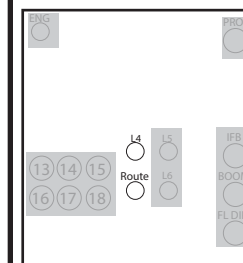

35'6" (10.8m)

10'0" (3.05m)

Emergency exit to parking

BCIT

British Columbia Institute of Technology

3700 Willingdon Avenue, Burnaby, B.C. V5G 3H2 - Phone (604) 434-5734

STUDIO TWO FLOOR (SE10 - 162)

TECHNICAL INFORMATION

Length **46'0" (14m)**
Width **35'6" (10.8m)**
Ht. to Grid **14'5" (4.4m)**
Ht. to Cyc. & Limbo Tracks **13'11" (4.2m)**

BOX 1

BOX 2

BOX 3

BOX 4

BOX 5

Legacy Connections no longer in use

- ----- Green Screen Track
- ----- Black Velour Limbo
- ----- Lighting Panel
- ▽ 120 Volt U-Ground
- ▽ 120 Volt Twist Lock
- ▼ 220 Volt U-Ground
- Light Switch
- Facilities Box
- Fire Extinguisher
- ◻ Camera Outlets
- ⊕ Intercom Panel
- Fire Alarm
- SDI Video Line

PRODUCTION TITLE:

DATE(S):

PRODUCER

AUDIO

DIRECTOR

LIGHTING

TECHNICAL DIRECTOR

STAGING

INSTRUCTIONS