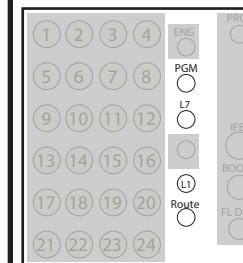

35'6" (10.8m)

10'0" (3.05m)

Emergency exit to parking

BCIT

British Columbia Institute of Technology

3700 Willingdon Avenue, Burnaby, B.C. V5G 3H2 - Phone (604) 434-5734

STUDIO TWO FLOOR (SE10 - 162)

TECHNICAL INFORMATION

Length **46'0" (14m)**
Width **35'6" (10.8m)**
Ht. to Grid **14'5" (4.4m)**
Ht. to Cyc. & Limbo Tracks **13'11" (4.2m)**

BOX 1

BOX 2

BOX 3

BOX 4

BOX 5

Legacy Connections no longer in use

- ----- Green Screen Track
- ----- Black Velour Limbo
- ----- Lighting Panel
- ▽ 120 Volt U-Ground
- ▽ 120 Volt Twist Lock
- ▼ 220 Volt U-Ground
- Light Switch
- Facilities Box
- Fire Extinguisher
- ◻ Camera Outlets
- ⊕ Intercom Panel
- Fire Alarm
- SDI Video Line

PRODUCTION TITLE:

DATE(S):

PRODUCER

AUDIO

DIRECTOR

LIGHTING

TECHNICAL DIRECTOR

STAGING

INSTRUCTIONS