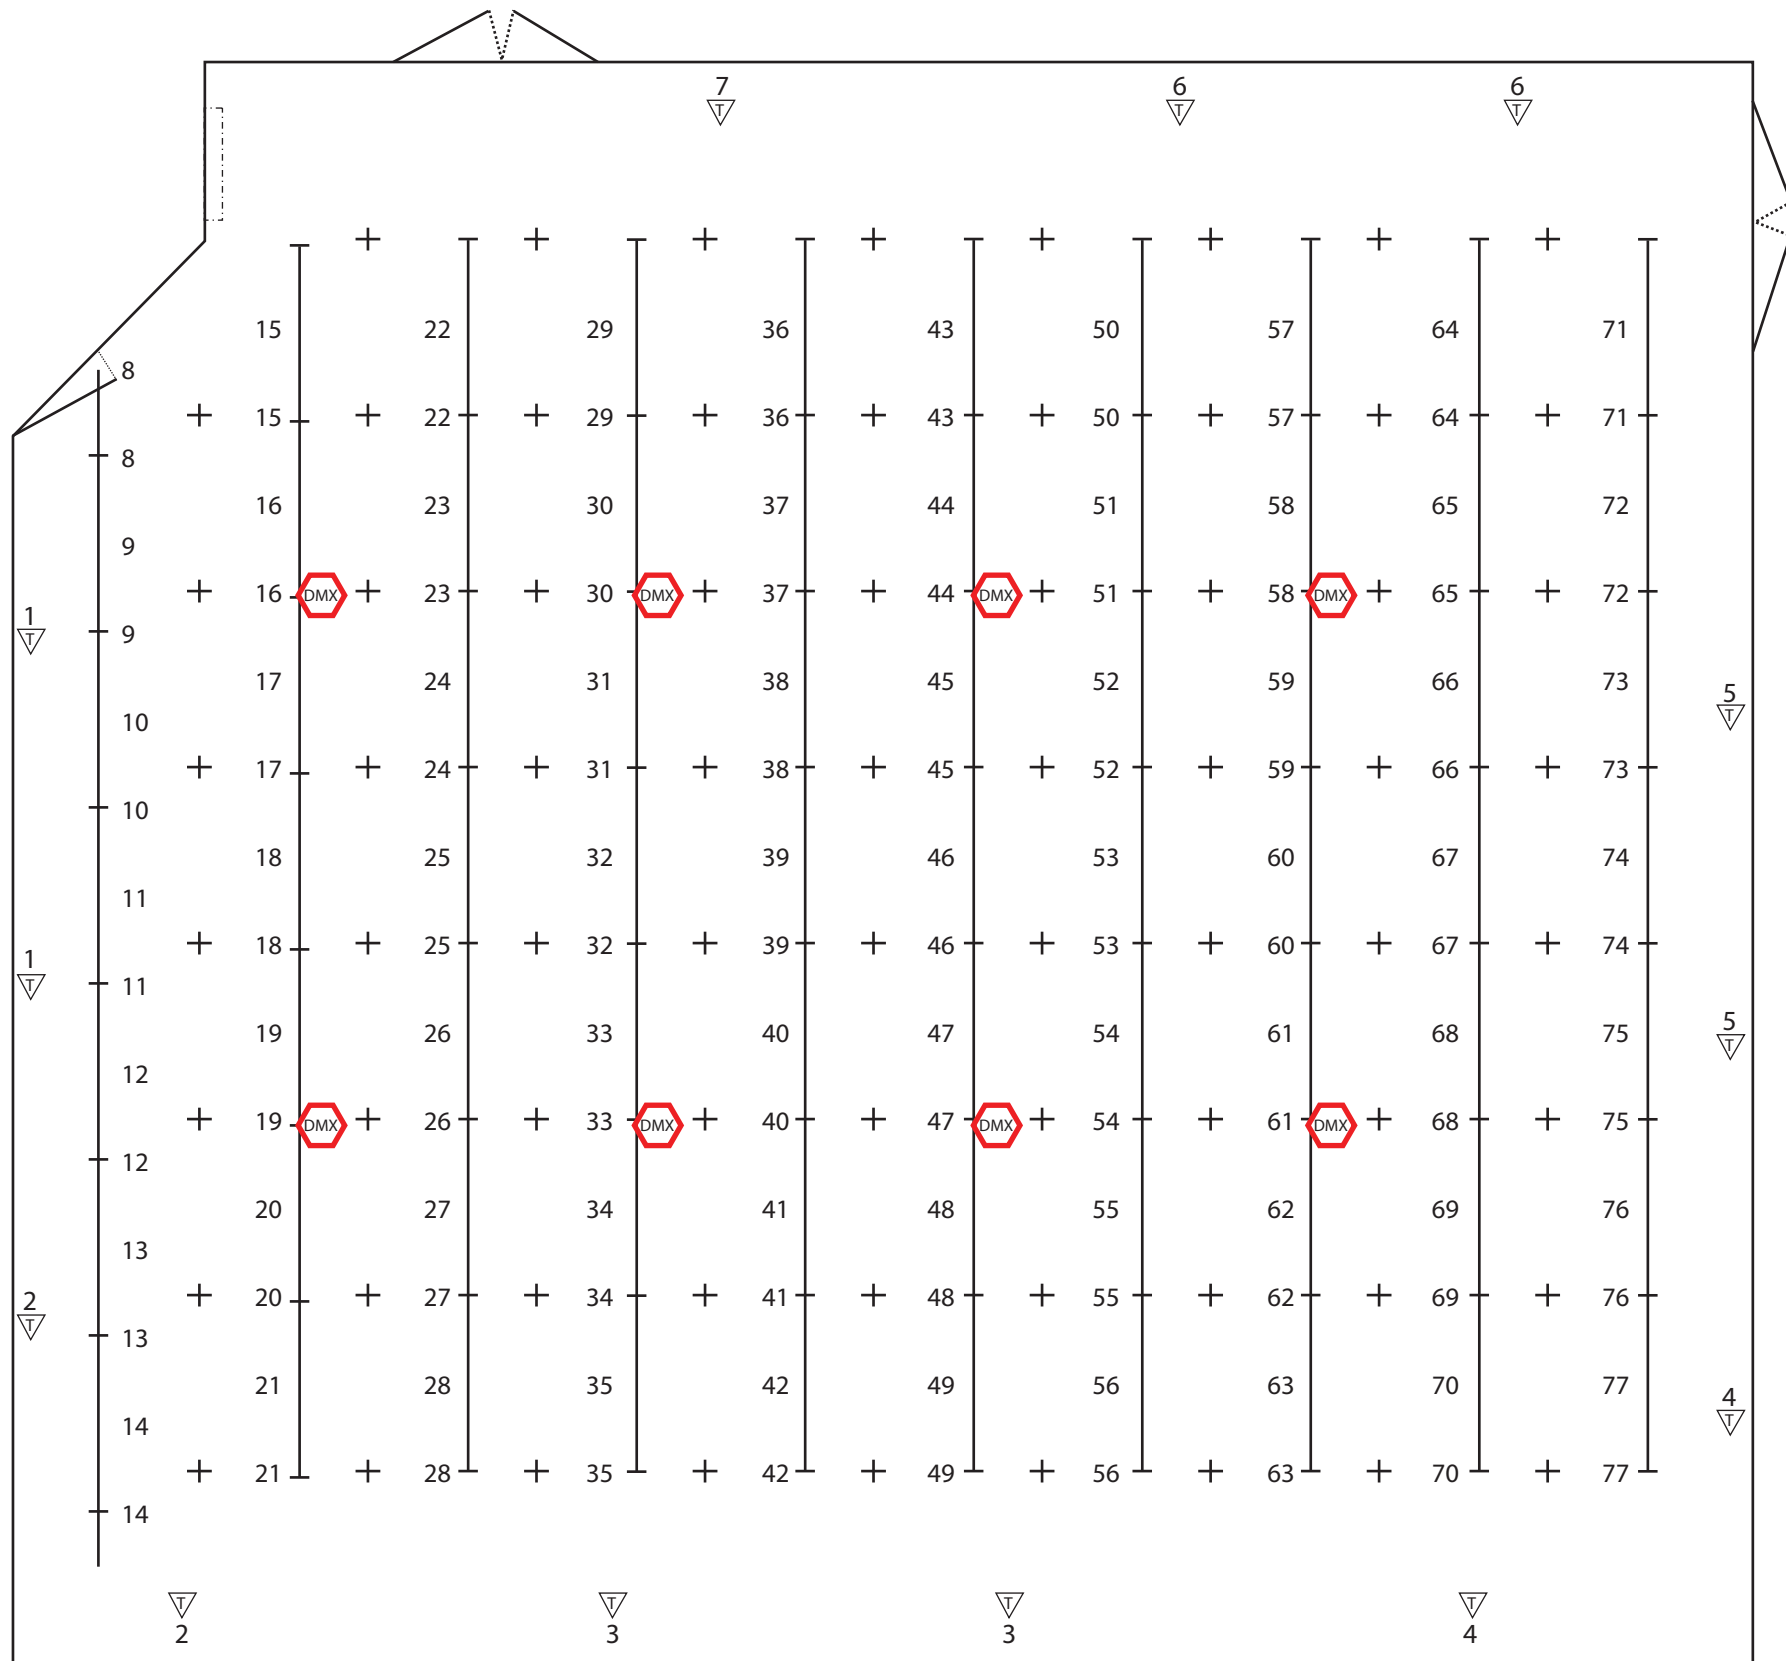

10'0" (3.05m)

46'0" (14m)

BCIT

British Columbia Institute of Technology
3700 Willingdon Avenue, Burnaby, B.C. V5G 3H2 - Phone (604) 434-5734

STUDIO ONE GRID (SE10 - 161)

CIRCUITING PLAN

DMX Channel	Address	Fixture Type	Fixture #	Use / Label
1				
2				
3				
4				
5				
6				
7				
8				
9				
10				
11				
12				
13				
14				
15				
16				
17				
18				
19				
20				
21				
22				
23				
24				

PRODUCTION TITLE:

DATE(S):

PRODUCER

AUDIO

DIRECTOR

LIGHTING

TECHNICAL DIRECTOR

STAGING

INSTRUCTIONS

- 5 Pin DMX Data Drop from lighting board
- 120 VOLT TWIST LOCK CIRCUITED THROUGH OUTLET NUMBER ONE
- BREAKER PANEL
- PIPE GRID CROSS POINTS
- LIGHT BATTENS WITH 120 VOLT TWIST LOCK OUTLETS

110 VOLT U-GROUND = 15 AMP
CIRCUIT BREAKER LOCATION ROOM 164

R.C. HOOD '85 / D.S. GRIFFITHS '21