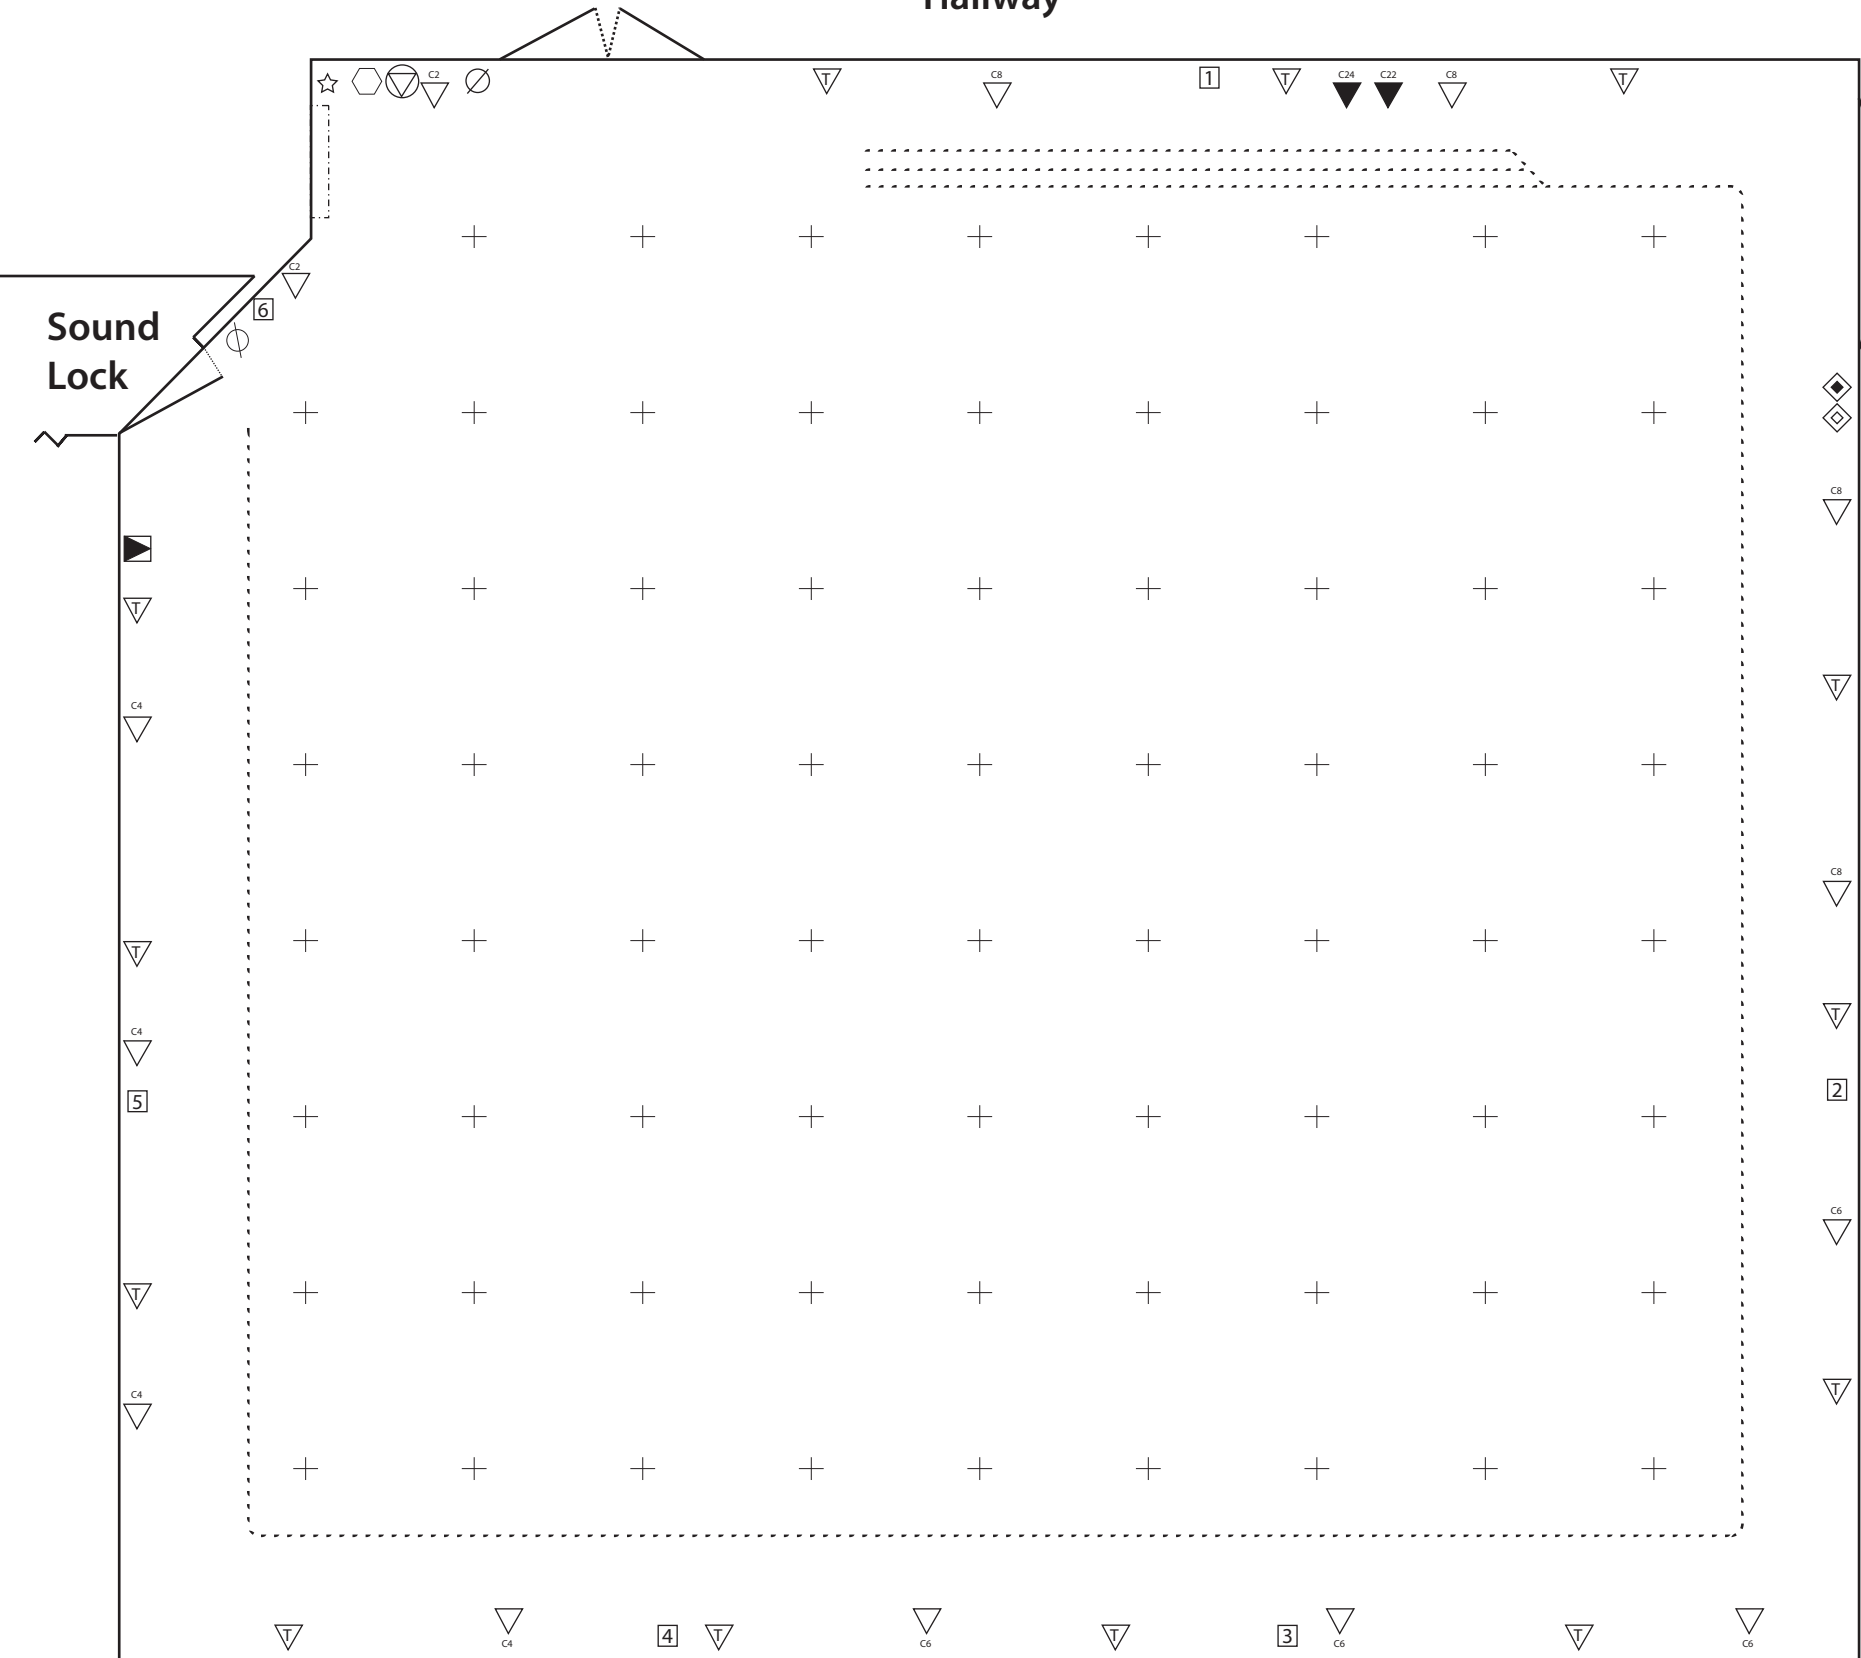

46'0" (14m)

10'0" (3.05m)

Hallway

BCIT

British Columbia Institute of Technology
 3700 Willingdon Avenue, Burnaby, B.C. V5G 3H2 - Phone (604) 434-5734

STUDIO ONE FLOOR (SE10 - 161)

TECHNICAL INFORMATION

Length	50'6" (15.4m)
Width	46'0" (14m)
Ht. to Grid	14'5" (4.4m)
Ht. to Cyc. & Limbo Tracks	13'11" (4.2m)

INSTRUCTIONS

- 5 Pin DMX Data Drop from lighting board
- 120 VOLT TWIST LOCK CIRCUITED THROUGH OUTLET NUMBER ONE
- BREAKER PANEL
- PIPE GRID CROSS POINTS
- LIGHT BATTENS WITH 120 VOLT TWIST LOCK OUTLETS